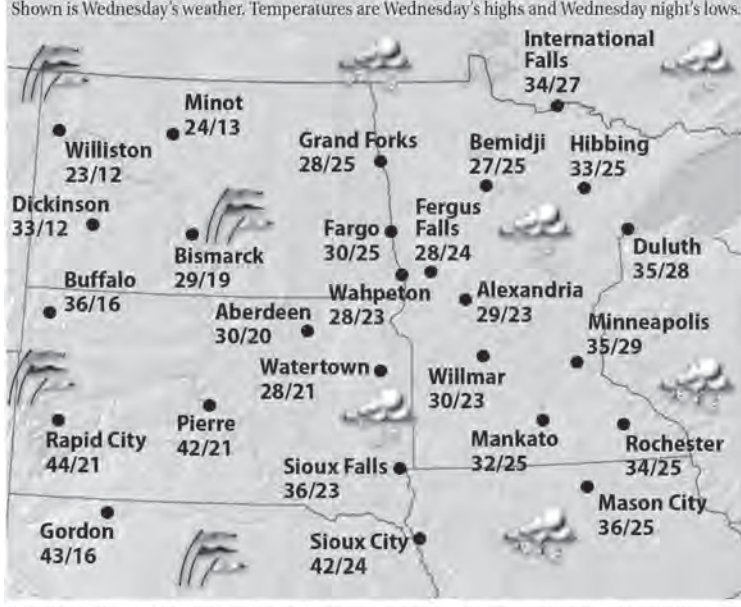

Pet Services/Supplies

**WHERE VETERINARY CARE
IS UNAVAILABLE**
or unaffordable ask for Happy
Jack® healthcare products for dogs,
cats, & horses. At Tractor Supply®
(www.happyjackinc.com).
(MNA)

Help Wanted

**FULL-TIME PROPANE
DRIVER/SERVICE TECH**
CDL/HAZMAT Required.

Competitive Wages with
Overtime and Benefits Package.

Contact Keith @ 701-474-5440
or 1-800-382-9046

Farmers Union Oil
of Southern Valley
Fairmont ND/Breckenridge MN.

Help Wanted

YOU CAN PLACE
a 25-word classified ad
like this one in every North Dakota
newspaper for only $160. Its easy.
Contact this newspaper for details.
(NorthSCAN)

Help Wanted

WILLMAR ELECTRIC
is looking for a state-licensed
journeyman to join our team in the
Willmar, MN area. Apply online at
www.willmarelectric.com/careers/
to join our team and grow with us!
Exciting opportunities
for advancement!
(MNA)

Help Wanted

**Sign up online for
Daily News digital access:**
www.wahpetondailynews.
com/site/forms/
subscription_services

WAHPETON'S FIVE-DAY FORECAST

WEDNESDAY	WED. NIGHT	THURSDAY	FRIDAY	SATURDAY	SUNDAY
Snow, 1-2"; windy, colder	A little snow, mainly early	Breezy in the a.m.; cloudy	Times of clouds and sun	A little afternoon snow	A little afternoon snow
28°	23°	30° 20°	29° 20°	29° 23°	31° 21°
Wind: WNW 20-30 mph	Wind: NW 12-25 mph	Wind: NW 8-16 mph	Wind: NW 4-8 mph	Wind: NE 6-12 mph	Wind: ESE 3-6 mph

REGIONAL FORECAST

Windy and colder Wednesday with snow, accumulating 1-2 inches. Expect less than 2 hours of sunshine with a 95% chance of precipitation and average relative humidity 95%. Drying conditions poor. Thursday: low clouds. Expect less than 2 hours of sunshine.

City	Wednesday	Thursday	City	Wednesday	Thursday
Aberdeen	30/20/sf	33/20/pc	Jamestown	25/20/sf	29/17/c
Albert Lea	34/25/sf	34/25/c	Marshall	31/24/sf	34/22/pc
Bemidji	27/25/sf	31/20/c	Minneapolis	35/29/sf	40/27/c
Bismarck	29/19/c	29/18/c	Minot	24/13/sf	23/14/c
Bloomington	35/29/sf	39/28/c	Moorbridge	35/21/sf	36/21/pc
Brainerd	32/25/sf	37/23/c	Moorhead	28/24/sn	29/18/c
Breckenridge	28/25/sn	30/20/c	New Ulm	32/25/sf	36/25/c
Carrington	22/15/sf	24/14/c	Oakes	27/20/sf	31/21/pc
Dickinson	33/12/c	32/14/pc	Pierre	42/21/sf	40/22/pc
Duluth	35/28/sf	37/27/c	Red Wing	37/30/sf	40/29/c
Ely	35/28/sf	36/28/c	Rochester	34/25/sf	36/26/c
Fargo	30/25/sn	31/19/c	St. Cloud	32/27/sf	37/24/c
Grand Forks	28/25/sn	29/17/c	St. Paul	37/29/sf	40/29/c
Harvey	22/14/sf	23/13/c	Virginia	33/27/sf	35/25/c
Hibbing	33/25/sf	36/26/c	Watertown	28/21/sf	32/20/c
Hutchinson	33/27/sf	36/23/c	Williston	23/12/c	25/16/c
International Falls	34/27/sf	38/27/c	Willmar	30/23/sf	35/22/c