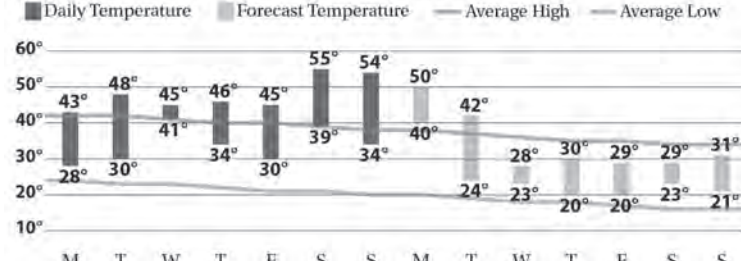

TEMPERATURE TREND